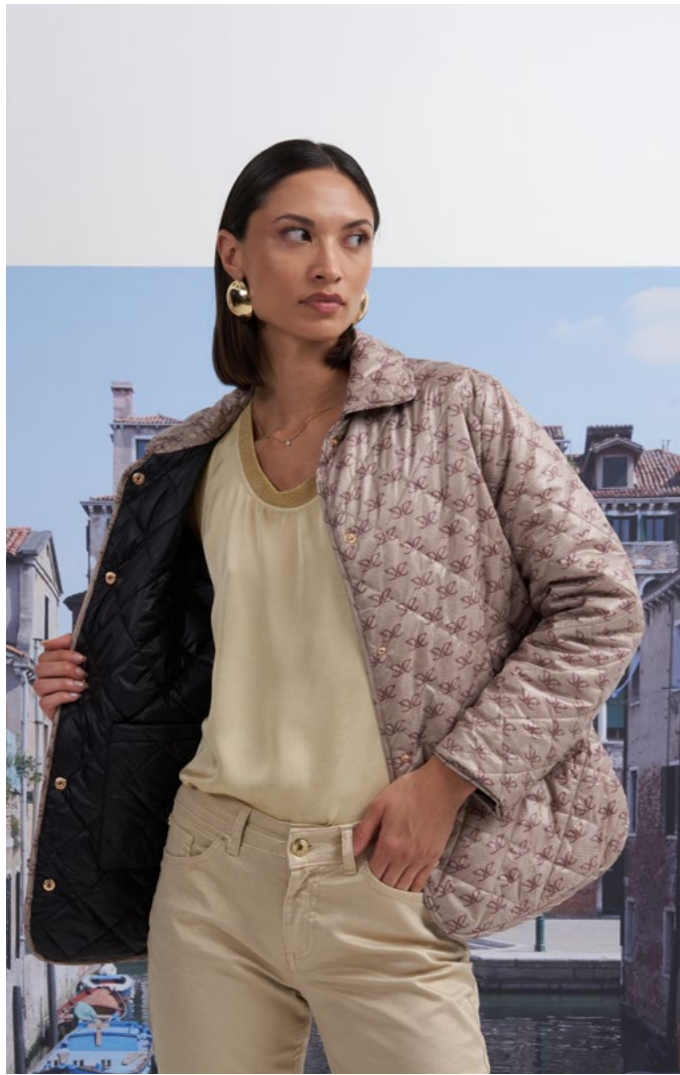

CASUAL & CHIC

TRENCH J10090
PANTALONI FIT SIGARETTA JP0230

JERSEY,
gold-plated
GABARDINE
and light
bull DENIM
shown in
NATURAL
TONES.

PIUMINO REVERSIBILE JN0108
TOP JC0167
JEANS FIT LOOSE JJ0167

PIUMINO REVERSIBILE JN0108
CANOTTA JT0219
JEANS FIT BOOTCUT CROPPED JJ0165